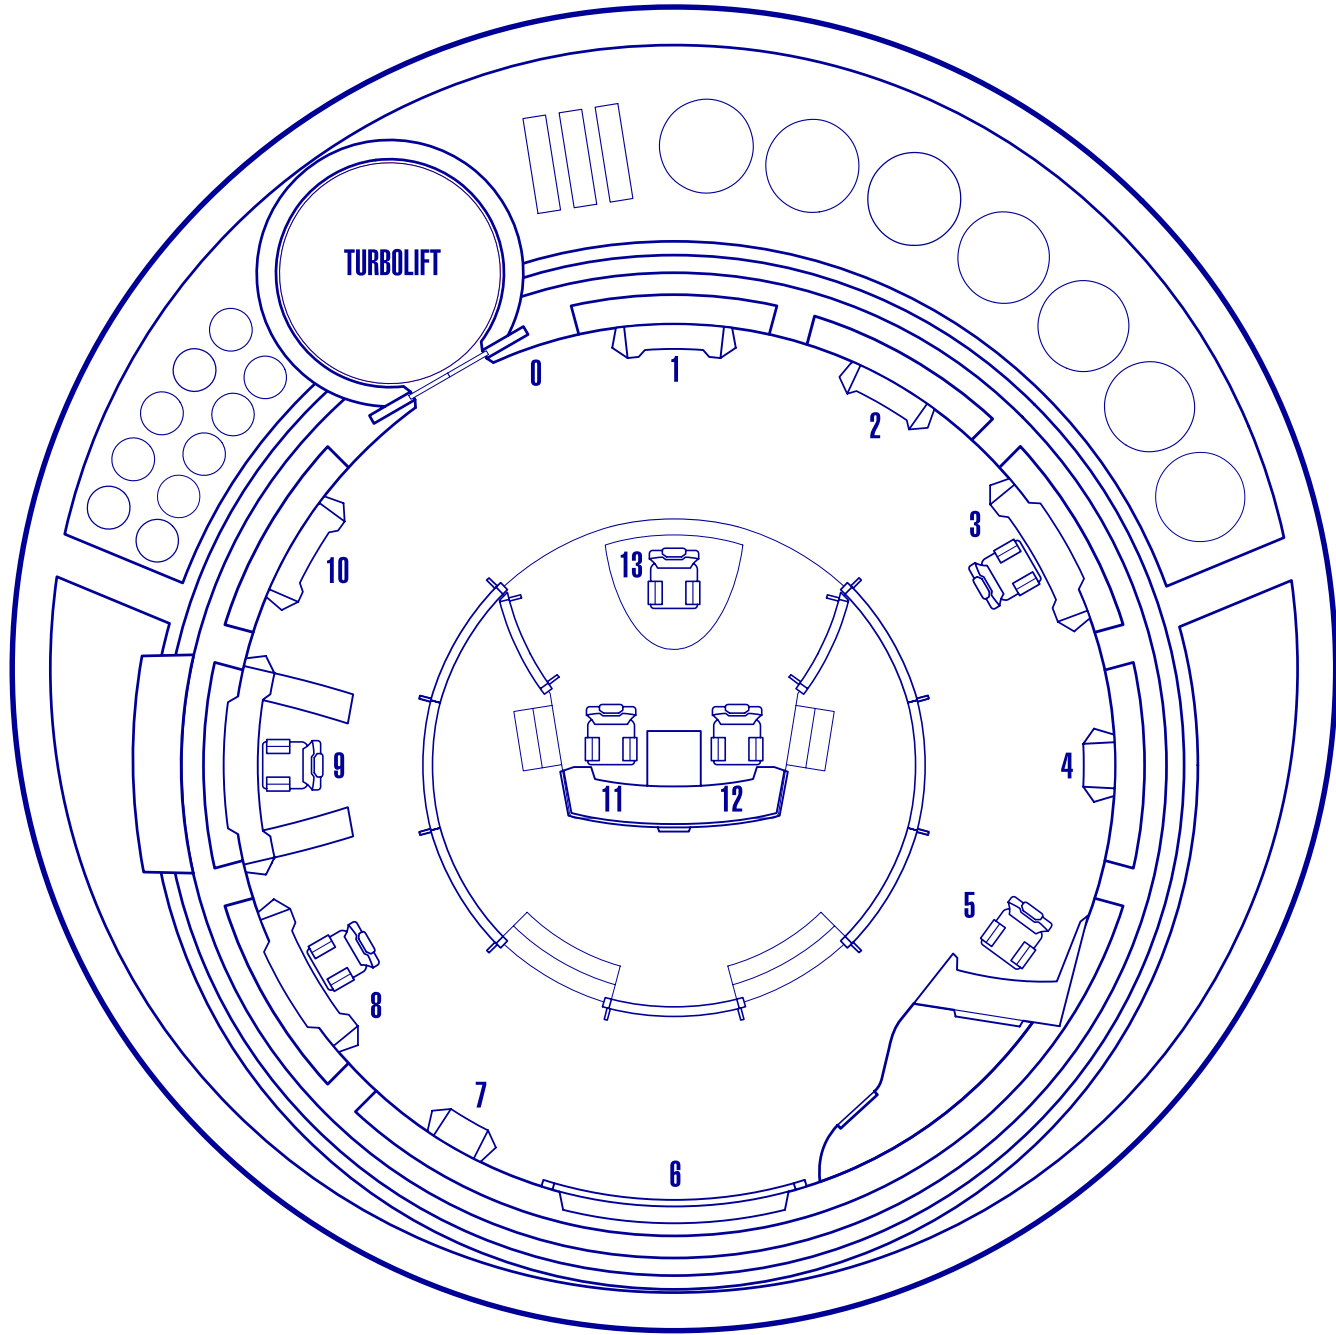

OBERTH CLASS A DECK

U.S.S. SHEPARD

STAR TREK IV: THE VOYAGE HOME

- 0 DEDICATION PLAQUE
- 1 ENVIRONMENT
- 2 GRAVITY CONTROL
- 3 ENGINEERING
- 4 DAMAGE CONTROL
- 5 WEAPONS AND DEFENSE
- 6 MAIN VIEWSCREEN
- 7 AUXILIARY SYSTEMS
- 8 COMMUNICATIONS
- 9 SCIENCE I
- 10 SCIENCE II
- 11 NAVIGATION
- 12 HELM
- 13 COMMANDING OFFICER