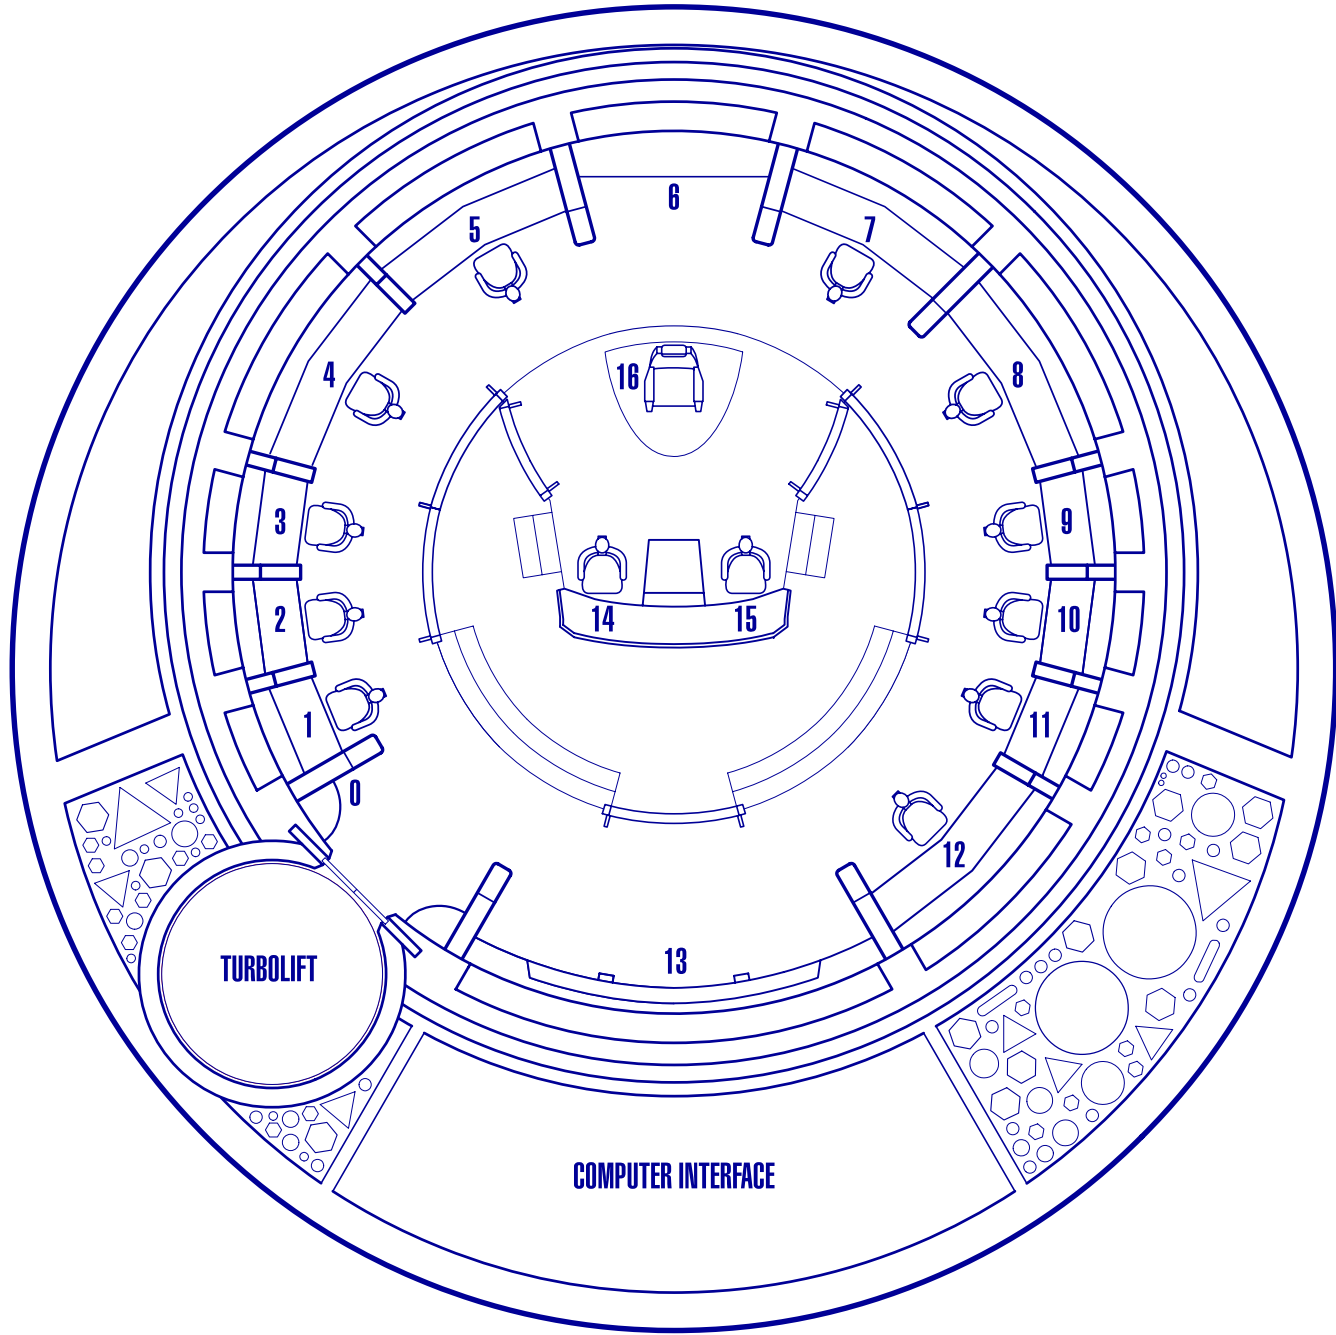

**OBERTH CLASS  
DECK 1**

**U.S.S. COPERNICUS  
NCC-623**

**STAR TREK IV: THE VOYAGE HOME**

- 0 DEDICATION PLAQUE
- 1 DAMAGE CONTROL
- 2 TACTICAL
- 3 COMMUNICATIONS II
- 4 SCIENCE III
- 5 AUXILIARY SYSTEMS
- 6 MASTER SITUATION
- 7 SCIENCE I
- 8 SCIENCE II
- 9 COMMUNICATIONS I
- 10 ENVIRONMENT
- 11 PROPULSION SYSTEMS
- 12 ENGINEERING
- 13 MAIN VIEWSCREEN
- 14 NAVIGATION
- 15 HELM
- 16 COMMANDING OFFICER