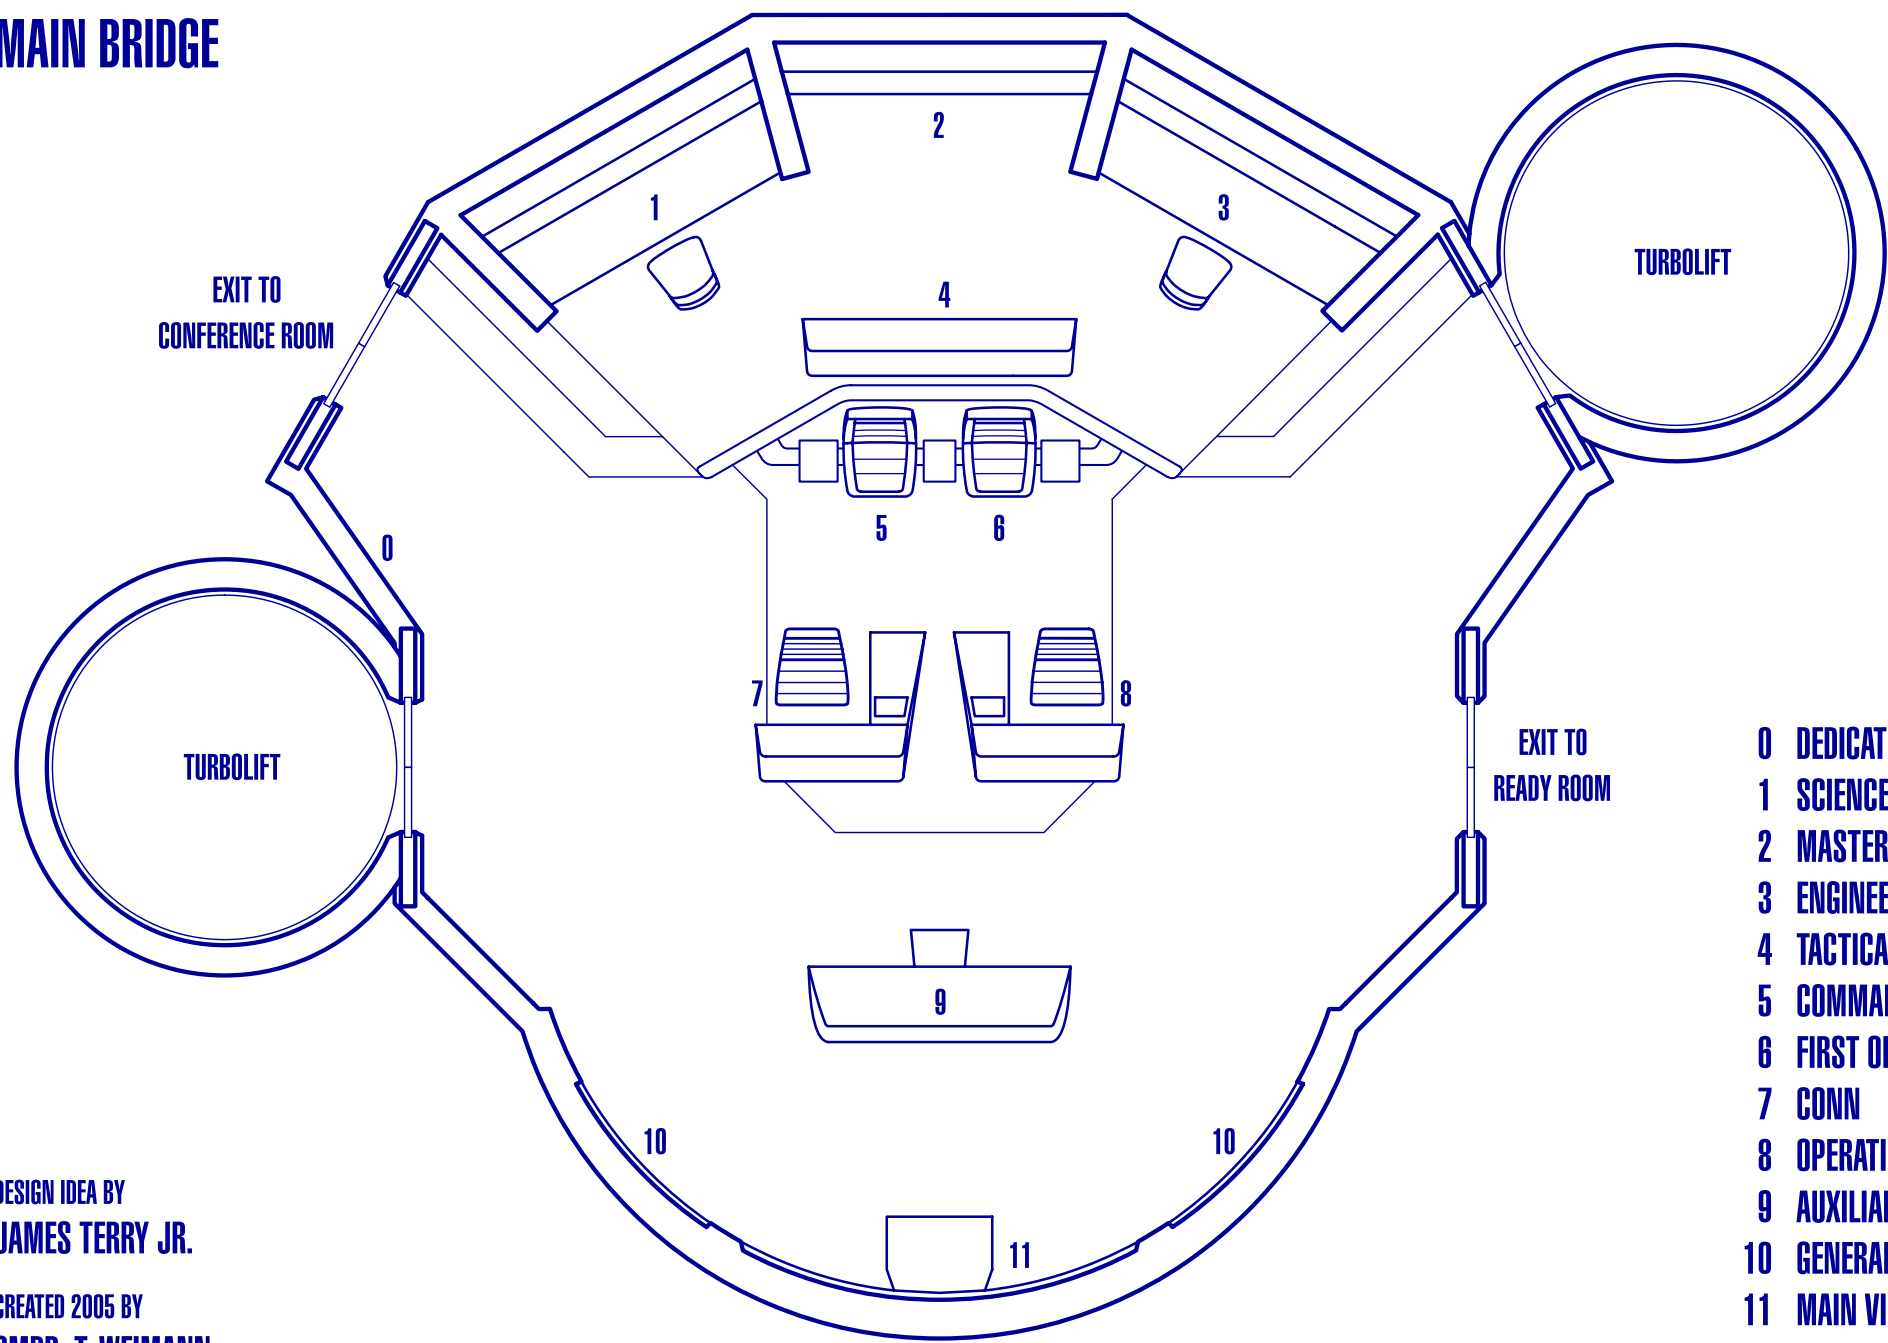

AMBASSADOR CLASS MAIN BRIDGE

U.S.S. POWELL
NCC-10557

- 0 DEDICATION PLAQUE
- 1 SCIENCE
- 2 MASTER SYSTEMS DISPLAY
- 3 ENGINEERING
- 4 TACTICAL
- 5 COMMANDING OFFICER
- 6 FIRST OFFICER
- 7 CONN
- 8 OPERATIONS MANAGEMENT
- 9 AUXILIARY SYSTEMS
- 10 GENERAL STATUS DISPLAY
- 11 MAIN VIEWSCREEN

DESIGN IDEA BY
JAMES TERRY JR.
CREATED 2005 BY
CMDR. T. WEIMANN
WWW.LCARS-INTERFACE.DE