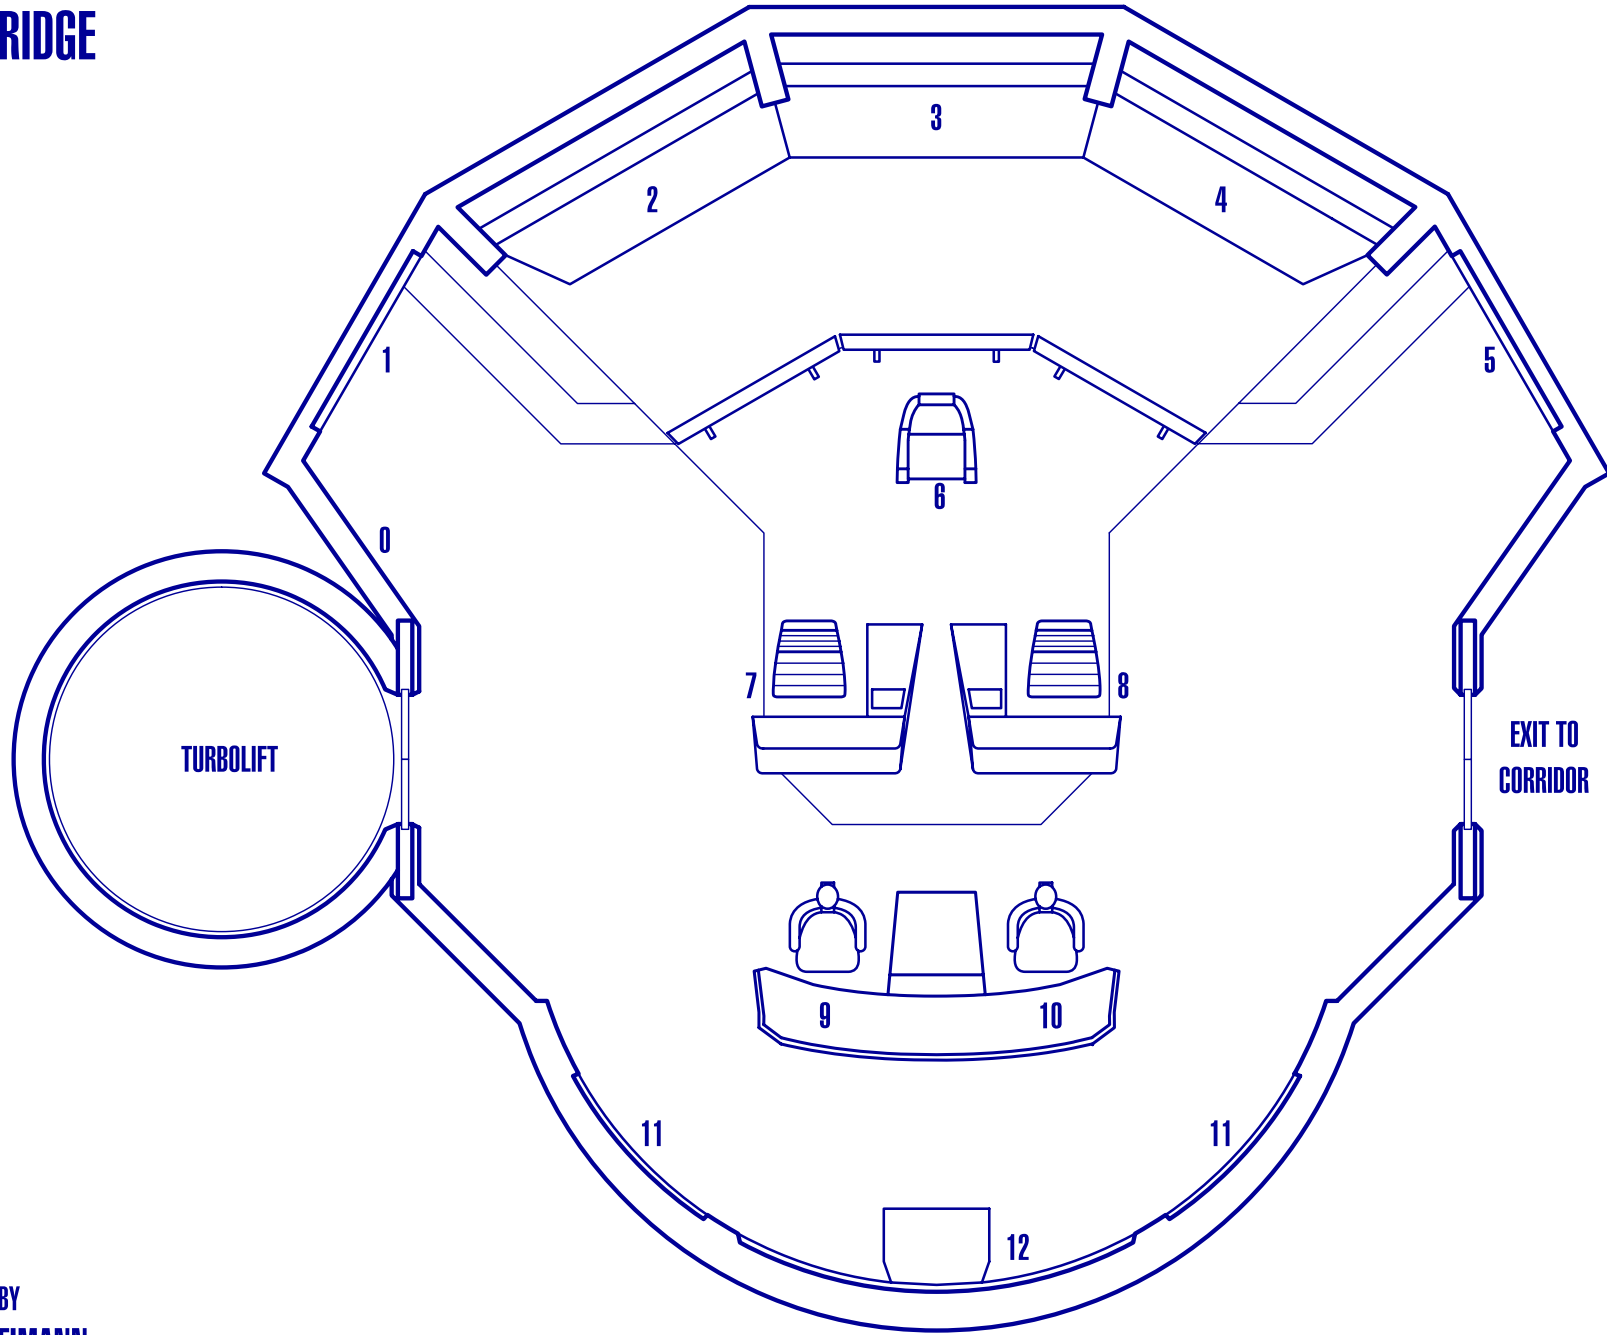

AMBASSADOR CLASS MAIN BRIDGE

U.S.S. ENTERPRISE NCC-1701-C

STAR TREK: THE NEXT GENERATION
"YESTERDAY'S ENTERPRISE"

- 0 DEDICATION PLAQUE
 - 1 GENERAL STATUS DISPLAY
 - 2 SCIENCE
 - 3 AUXILIARY SYSTEMS
 - 4 ENGINEERING
 - 5 GENERAL STATUS DISPLAY
 - 6 COMMANDING OFFICER
 - 7 OPERATIONS MANAGEMENT
 - 8 TACTICAL
 - 9 HELM
 - 10 NAVIGATION
 - 11 GENERAL STATUS DISPLAY
 - 12 MAIN VIEWSCREEN
- EXIT TO CORRIDOR